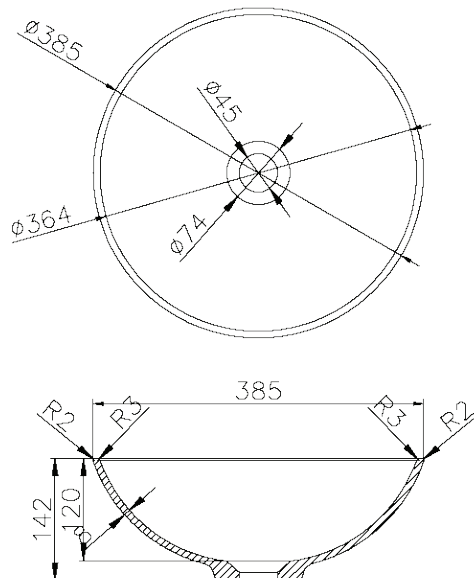

## Basins

### Camden Round Poly Basin

Round Polymarble Basin

Diameter: 385mm

All measurements shown are in millimetres  
Size are approximate