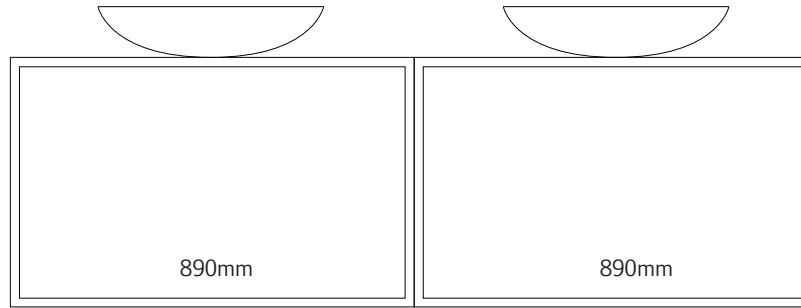

Woodmead Vanity Configurations

available in white and timber

2 x 890mm cabinet with 2 x basins

890mm cabinet with 1 x basin

2 x 890mm cabinet with 1800mm polymer marble top

890mm cabinet with 900mm polymer marble top

1190mm cabinet 2 drawer with 2 x basins

1190mm cabinet 2 drawers with 1 x basin

1190mm cabinet 2 drawers with 1200mm polymer marble top

Top options

27mm polymer marble top

Timber finish top
with basins