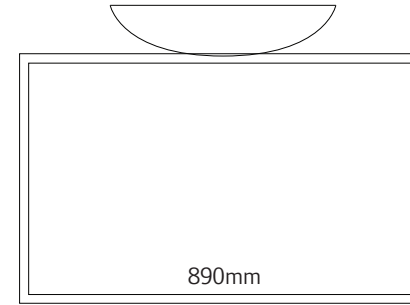

Woodmead Vanity Configurations

available in white and timber

2 x 890mm cabinet with 2 x basins

890mm cabinet with 1 x basin

2 x 890mm cabinet with 1800mm polymer marble top

890mm cabinet with 900mm polymer marble top

1190mm cabinet 2 drawer with 2 x basins

1190mm cabinet 2 drawers with 1 x basin

1190mm cabinet 2 drawers with 1200mm polymer marble top

Top options

27mm polymer marble top

Timber finish top
with basins