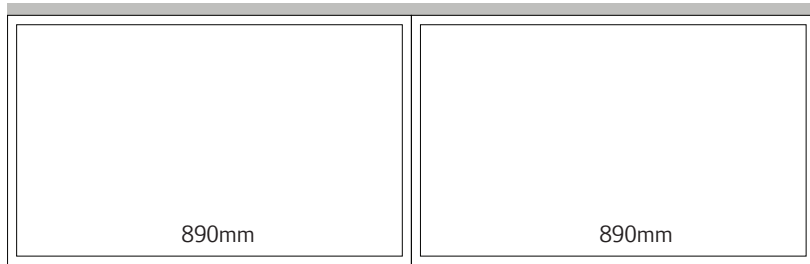

Woodmead Vanity Configurations

available in white and timber

2 x 890mm cabinet with 2 x basins

890mm cabinet with 1 x basin

2 x 890mm cabinet with 1800mm polymer marble top

890mm cabinet with 900mm polymer marble top

1190mm cabinet 2 drawer with 2 x basins

1190mm cabinet 2 drawers with 1 x basin

1190mm cabinet 2 drawers with 1200mm polymer marble top

Top options

27mm polymer marble top

Timber finish top
with basins