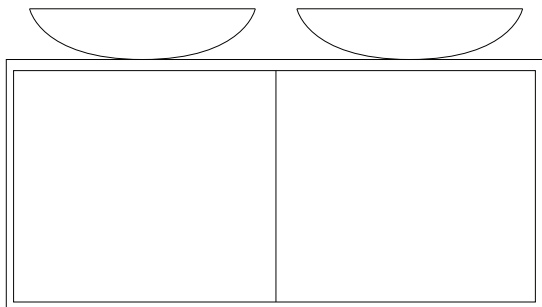

Woodmead Vanity Configurations

available in white and timber

2 x 890mm cabinet with 2 x basins

890mm cabinet with 1 x basin

2 x 890mm cabinet with 1800mm polymer marble top

890mm cabinet with 900mm polymer marble top

1190mm cabinet 2 drawer with 2 x basins

1190mm cabinet 2 drawers with 1 x basin

1190mm cabinet 2 drawers with 1200mm polymer marble top

Top options

27mm polymer marble top

Timber finish top
with basins