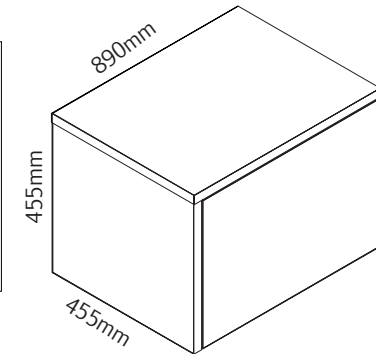

Woodmead Vanity Configurations

available in white and timber

2 x 890mm cabinet with 2 x basins

890mm cabinet with 1 x basin

2 x 890mm cabinet with 1800mm polymer marble top

890mm cabinet with 900mm polymer marble top

1190mm cabinet 2 drawer with 2 x basins

1190mm cabinet 2 drawers with 1 x basin

1190mm cabinet 2 drawers with 1200mm polymer marble top

Top options

27mm polymer marble top

Timber finish top
with basins