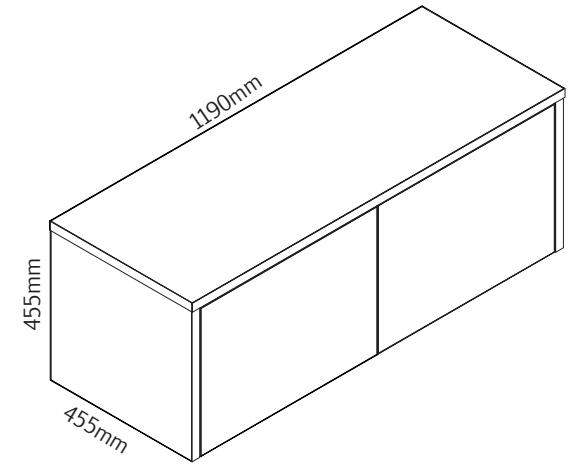

Woodmead Vanity Configurations

available in white and timber

2 x 890mm cabinet with 2 x basins

890mm cabinet with 1 x basin

2 x 890mm cabinet with 1800mm polymer marble top

890mm cabinet with 900mm polymer marble top

1190mm cabinet 2 drawer with 2 x basins

1190mm cabinet 2 drawers with 1 x basin

1190mm cabinet 2 drawers with 1200mm polymer marble top

Top options

27mm polymer marble top

Timber finish top
with basins