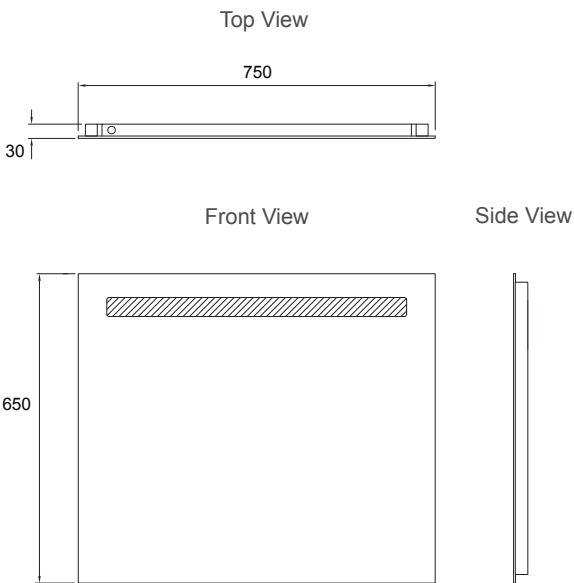

Technical Details

Valencia 750 LED Mirror