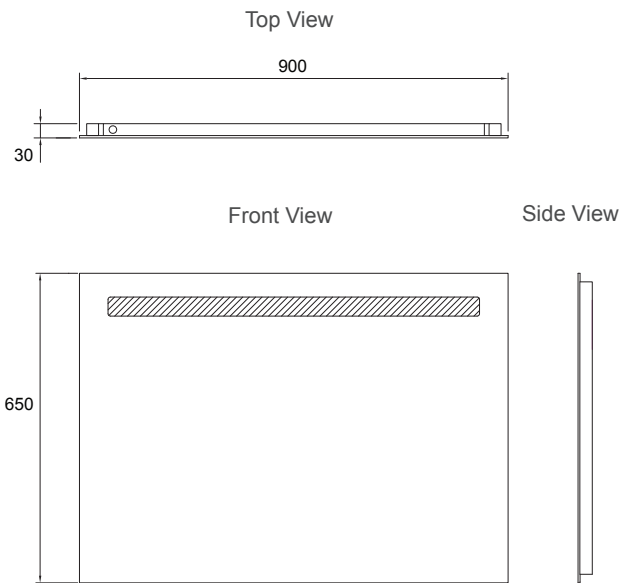

Valencia 900 LED Mirror