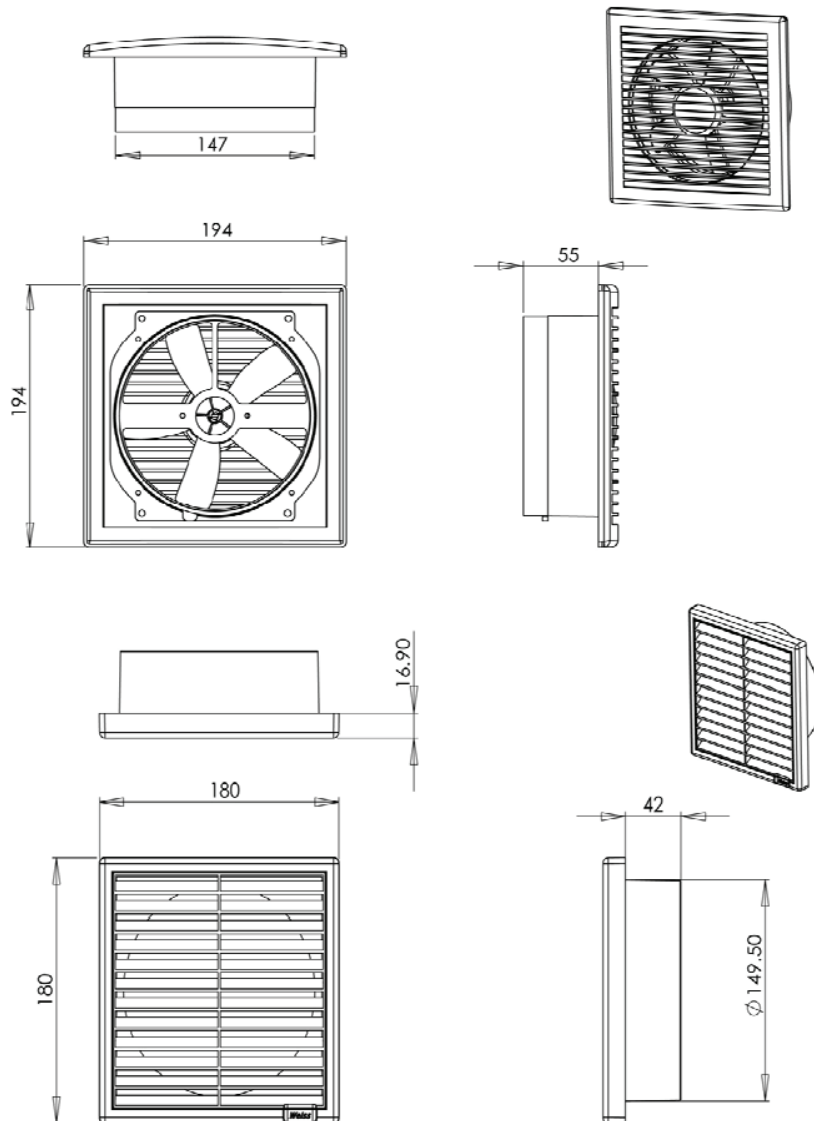

Technical Data Sheet

WEISS™

FV155

ClearFlow 150mm Through Wall

150mm ducting

Dimensions

Cut-out size for inlet fascia 155mm

Cut out size for outlet vent 155mm

Specifications

Weight	1.1kg
Colour of front fascia	White
Housing material	ABS

Approval

AS/NZS 3350.2.80:1998 Amdts 1-3 "Electrical Fan"

Features

- Easy to install
- Fits up to 300mm wall cavity
- Unique 'no fuss' all in one unit
- Allows moisture to be removed to the outside of your home
- All parts are included
- 3 year extended warranty