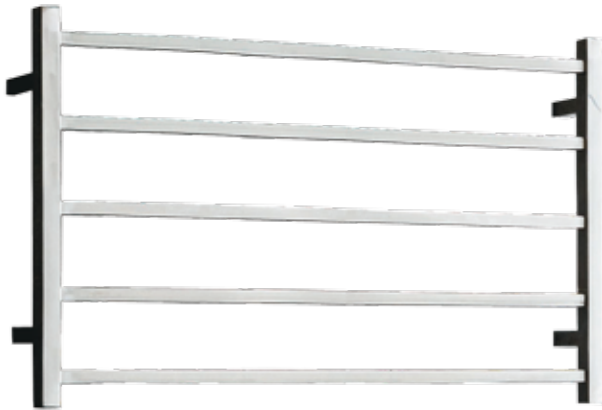

Heated Towel Rails

ST95

530 x 800 Heated Towel Rail

- Watts: 76
- Bars: 5
- Multi-connect wiring
- Concealed or Exposed Wiring
- Stainless Steel
- IP45

UNIVERSAL WIRING OPTIONS

Concealed Wiring

Exposed Wiring