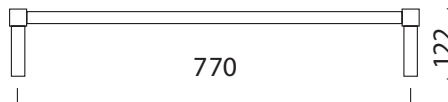

Heated Towel Rails

ST95

530 x 800 Heated Towel Rail

- Watts: 76
- Bars: 5
- Multi-connect wiring
- Concealed or Exposed Wiring
- Stainless Steel
- IP45

UNIVERSAL WIRING OPTIONS

Concealed Wiring

Exposed Wiring