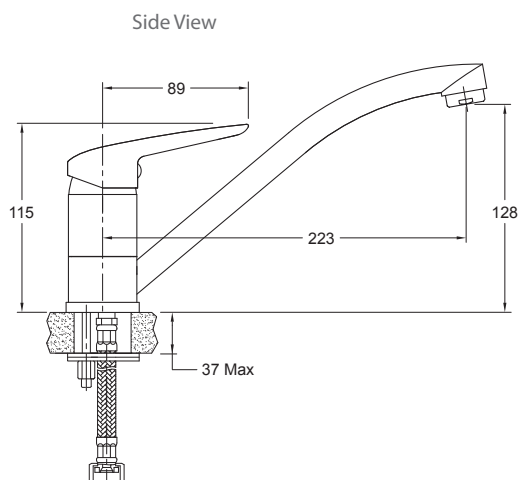

Features

- Easy to install.
- Hardwearing polished chrome.
- Suitable for mains pressure.

Colour/Finish

Polished chrome.

Material

Metal construction.

Included Components

- Fitting kit.
- Braided hoses.
- Base ring.

MAINS PRESSURE
WELS RATING
(4 Star 7.5 Litres / min)

Technical Details

All measurements shown are in millimetres.
Sizes are approximate.

Trusted in New Zealand Since 1982

0800 44 999 3
www.plumbin.co.nz

Jun 2015
1260236-A04-A