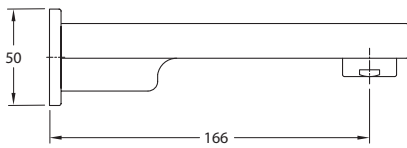

### Milano™ Bath Spout - Wall Mount

Strong geometric design, ideal for any contemporary bathroom. All are finished in polished chrome and are easy to install.

<b>Features</b>	- Easy to install. - Hardwearing polished chrome. - Suitable for mains pressure.
<b>Colour/Finish</b>	Polished chrome.
<b>Material</b>	Metal construction.
<b>Included Components</b>	Fitting kit.

#### Technical Details

Side View

Top View

Trusted in New Zealand Since 1982

**0800 44 9993**  
**www.plumbin.co.nz**

All measurements shown are in millimetres.  
Sizes are approximate.

Mar 2015  
1260244-A04-A