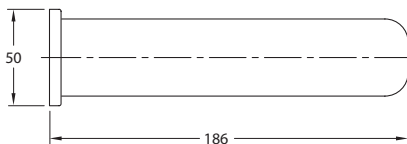

### Milano™ Bath Spout - Wall Mount

Strong geometric design, ideal for any contemporary bathroom. All are finished in polished chrome and are easy to install.

<b>Features</b>	- Easy to install. - Hardwearing polished chrome. - Suitable for mains pressure.
<b>Colour/Finish</b>	Polished chrome.
<b>Material</b>	Metal construction.
<b>Included Components</b>	Fitting kit.

#### Technical Details

Side View

Top View

Trusted in New Zealand Since 1982

**0800 44 9993**  
**www.plumbin.co.nz**

All measurements shown are in millimetres.  
Sizes are approximate.

Mar 2015  
1260244-A04-A