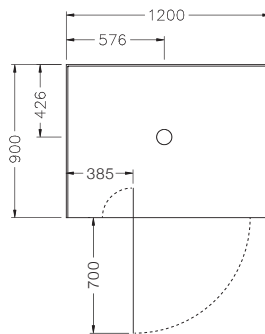

Valencia™ Elite Square Corner Pivot Shower - 1200 x 900mm

The Valencia Elite 1200mm Corner Pivot Shower combines exceptional performance with ease of installation. Beautifully engineered, this shower is available in a range of finishes and wall options. The enclosure features a fully reversible door boasting 6mm toughened safety glass with Englefield CleanLess® glass treatment. The Quick-Fit low profile tray features an ultra high 40mm upstand for maximum watertightness, ensuring long lasting performance.

Note: Tapware and accessories illustrated in photography are not included

- Shower Options**
 - Frame:** White, Polished Silver, Satin Silver.
 - Size:** 1200x900mm.
 - Wall:** Corner Contour Plus, Flat or Tile Option.
 - Tray:** Centre waste.
 - Height:** 2000mm (1930mm without tray).

- Optional Accessories**
 - Hi-Flow Waste Outlet.

1200 x 900 (Left Hand)

1200 x 900 (Right Hand)

Front View (Generic)

Product Codes

1200 x 900mm	White		Polished Silver		Satin Silver	
	LH	RH	LH	RH	LH	RH
Corner Contour Plus Wall	706735A-0	706734A-0	706735A-SHP	706734A-SHP	706735A-SS	706734A-SS
Flat Wall	706737A-0	706736A-0	706737A-SHP	706736A-SHP	706737A-SS	706736A-SS
Tile Wall	706809A-0	706808A-0	706809A-SHP	706808A-SHP	706809A-SS	706808A-SS

All measurements shown are in millimetres. Sizes are approximate.

March 2019

Trusted in New Zealand Since 1982

www.plumbin.co.nz
0800 449993