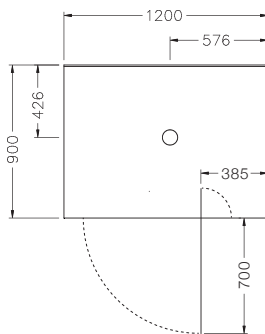

Valencia™ Elite Square Corner Pivot Shower - 1200 x 900mm

The Valencia Elite 1200mm Corner Pivot Shower combines exceptional performance with ease of installation. Beautifully engineered, this shower is available in a range of finishes and wall options. The enclosure features a fully reversible door boasting 6mm toughened safety glass with Englefield CleanLess® glass treatment. The Quick-Fit low profile tray features an ultra high 40mm upstand for maximum watertightness, ensuring long lasting performance.

Note: Tapware and accessories illustrated in photography are not included

- Shower Options**
 - Frame:** White, Polished Silver, Satin Silver.
 - Size:** 1200x900mm.
 - Wall:** Corner Contour Plus, Flat or Tile Option.
 - Tray:** Centre waste.
 - Height:** 2000mm (1930mm without tray).

- Optional Accessories**
 - Hi-Flow Waste Outlet.

1200 x 900 (Left Hand)

1200 x 900 (Right Hand)

Front View (Generic)

Product Codes

1200 x 900mm	White		Polished Silver		Satin Silver	
	LH	RH	LH	RH	LH	RH
Corner Contour Plus Wall	706735A-0	706734A-0	706735A-SHP	706734A-SHP	706735A-SS	706734A-SS
Flat Wall	706737A-0	706736A-0	706737A-SHP	706736A-SHP	706737A-SS	706736A-SS
Tile Wall	706809A-0	706808A-0	706809A-SHP	706808A-SHP	706809A-SS	706808A-SS

All measurements shown are in millimetres. Sizes are approximate.

March 2019

Trusted in New Zealand Since 1982

www.plumbin.co.nz
0800 449993