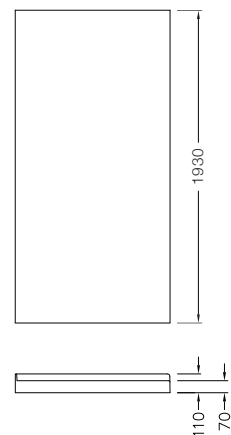

Valencia™ Elite Square Corner Pivot Shower - 1200 x 900mm

The Valencia Elite 1200mm Corner Pivot Shower combines exceptional performance with ease of installation. Beautifully engineered, this shower is available in a range of finishes and wall options. The enclosure features a fully reversible door boasting 6mm toughened safety glass with Englefield CleanLess® glass treatment. The Quick-Fit low profile tray features an ultra high 40mm upstand for maximum watertightness, ensuring long lasting performance.

Note: Tapware and accessories illustrated in photography are not included

- Shower Options**
 - Frame:** White, Polished Silver, Satin Silver.
 - Size:** 1200x900mm.
 - Wall:** Corner Contour Plus, Flat or Tile Option.
 - Tray:** Centre waste.
 - Height:** 2000mm (1930mm without tray).

- Optional Accessories**
 - Hi-Flow Waste Outlet.

1200 x 900 (Left Hand)

1200 x 900 (Right Hand)

Front View (Generic)

Product Codes

1200 x 900mm	White		Polished Silver		Satin Silver	
	LH	RH	LH	RH	LH	RH
Corner Contour Plus Wall	706735A-0	706734A-0	706735A-SHP	706734A-SHP	706735A-SS	706734A-SS
Flat Wall	706737A-0	706736A-0	706737A-SHP	706736A-SHP	706737A-SS	706736A-SS
Tile Wall	706809A-0	706808A-0	706809A-SHP	706808A-SHP	706809A-SS	706808A-SS

All measurements shown are in millimetres. Sizes are approximate.

March 2019

Trusted in New Zealand Since 1982

www.plumbin.co.nz
0800 449993