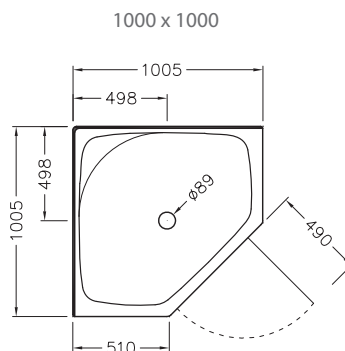

Valencia™ Angle Corner Shower with Standard Tray - 1000mm, 900mm

The Valencia Angle Corner Shower is available in a range of sizes and wall options, with a choice of metallic, satin or white frame finishes. The enclosure features a fully reversible door with 6mm toughened safety glass. The Quick-Fit® tray features an ultra high 40mm upstand to enhance watertightness for long lasting performance.

Note: Tapware and accessories illustrated in photography are not included

Shower Options

Frame: White or Satin.
Size: 1000mm x 1000mm, 900mm x 900mm.
Wall: Corner contour, flat or tile option.
Height: 2020mm (1930mm without tray).

Frame: Metallic.
Size: 1000mm x 1000mm, 900mm x 900mm.
Wall: Side/Corner contour, flat or tile option.
Height: 1920mm (1830mm without tray).

Material/Finish

Frame - aluminium
 (White - powder coated, Metallic/Satin - anodised)
 Wall - Duracryl acrylic
 Tray - fibreglass reinforced acrylic
 Glass door - 6mm toughened safety glass
 (AS/NZS 2208 compliant).

Hi-Flow Waste Outlet.
 Shower Tower.

Front View (Generic)

All measurements shown are in millimetres.
 Sizes are approximate.