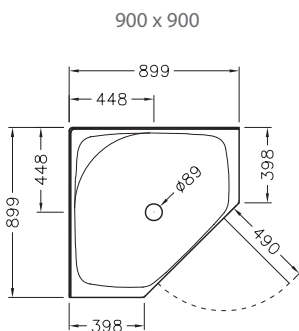

Valencia™ Angle Corner Shower with Standard Tray - 1000mm, 900mm

The Valencia Angle Corner Shower is available in a range of sizes and wall options, with a choice of metallic, satin or white frame finishes. The enclosure features a fully reversible door with 6mm toughened safety glass. The Quick-Fit® tray features an ultra high 40mm upstand to enhance watertightness for long lasting performance.

Note: Tapware and accessories illustrated in photography are not included

Shower Options

Frame: White or Satin.
Size: 1000mm x 1000mm, 900mm x 900mm.
Wall: Corner contour, flat or tile option.
Height: 2020mm (1930mm without tray).

Frame: Metallic.
Size: 1000mm x 1000mm, 900mm x 900mm.
Wall: Side/Corner contour, flat or tile option.
Height: 1920mm (1830mm without tray).

Material/Finish

Frame - aluminium
 (White - powder coated, Metallic/Satin - anodised)
 Wall - Duracryl acrylic
 Tray - fibreglass reinforced acrylic
 Glass door - 6mm toughened safety glass
 (AS/NZS 2208 compliant).

Hi-Flow Waste Outlet.
 Shower Tower.

Front View (Generic)

All measurements shown are in millimetres.
 Sizes are approximate.