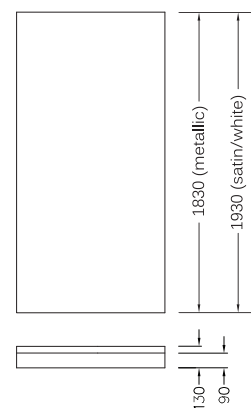

Valencia™ Angle Corner Shower with Standard Tray - 1000mm, 900mm

The Valencia Angle Corner Shower is available in a range of sizes and wall options, with a choice of metallic, satin or white frame finishes. The enclosure features a fully reversible door with 6mm toughened safety glass. The Quick-Fit® tray features an ultra high 40mm upstand to enhance watertightness for long lasting performance.

Note: Tapware and accessories illustrated in photography are not included

Shower Options

Frame: White or Satin.
Size: 1000mm x 1000mm, 900mm x 900mm.
Wall: Corner contour, flat or tile option.
Height: 2020mm (1930mm without tray).

Frame: Metallic.
Size: 1000mm x 1000mm, 900mm x 900mm.
Wall: Side/Corner contour, flat or tile option.
Height: 1920mm (1830mm without tray).

Material/Finish

Frame - aluminium
 (White - powder coated, Metallic/Satin - anodised)
 Wall - Duracryl acrylic
 Tray - fibreglass reinforced acrylic
 Glass door - 6mm toughened safety glass
 (AS/NZS 2208 compliant).

Hi-Flow Waste Outlet.
 Shower Tower.

Front View (Generic)

All measurements shown are in millimetres.
 Sizes are approximate.