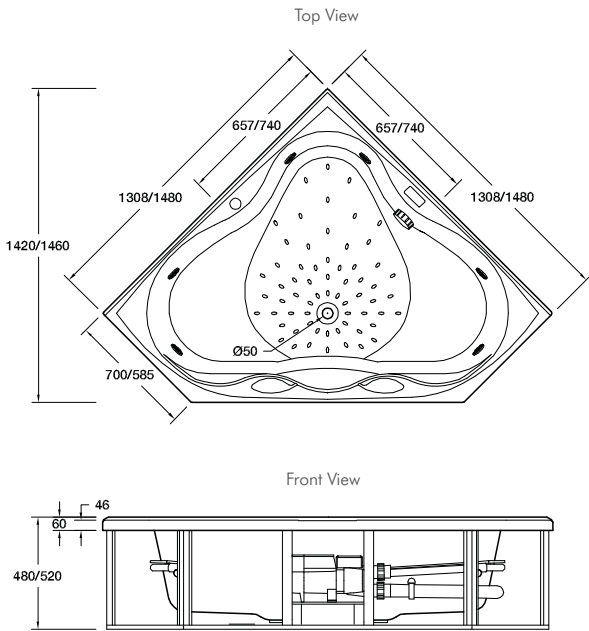

Sorrento II Corner Spa Bath

This two person spa bath provides maximum space for bathing as well as 6 adjustable body massage jets, built-in accessories shelf, the Bodyguard® safety valve plus a timber frame for easy installation.

Colour/Finish White

Size Options

Pump Access Positions	1500 x 1500	1300 x 1300
A	1075A-AP2-0	1996A-AP2-0

Note: Pump Attached

Fittings Chrome

Frame Timber Frame

Control Panel Electronic

Pump Hot

Material Duracryl® Acrylic

Water Capacity 1500: 220 litres (water level 40mm above the jet)
1300: 190 litres (water level 40mm above the jet)

Includes 6 adjustable body massage jets
Bodyguard® safety valve

All measurements shown are in millimetres.
Sizes are approximate.
April 2010