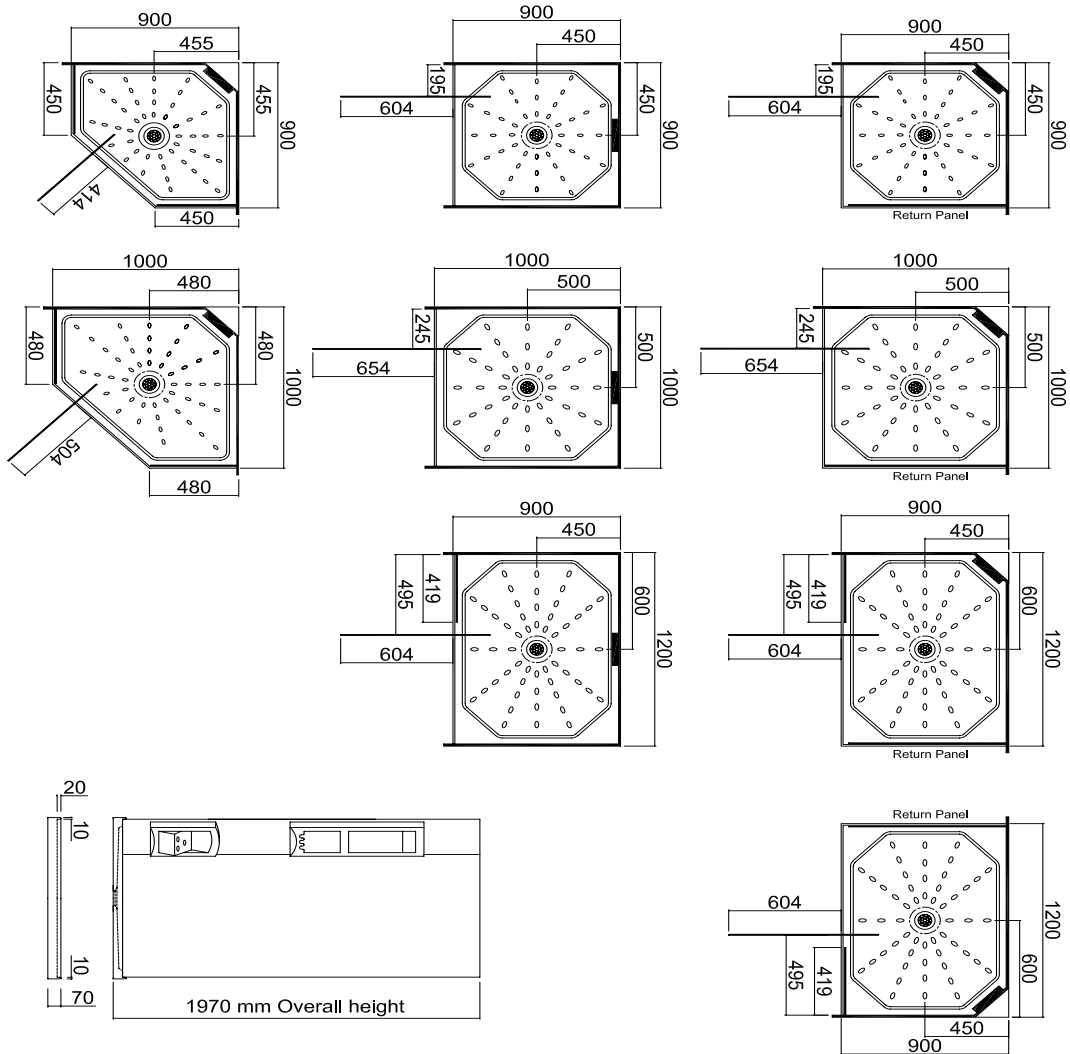

# Clearlite Millennium Square Shower

— Only Soap Recess Position Available

All measurements shown are in millimetres  
Size are approximate  
July 2013

**High Quality- Low Price!**

0800 449 993 [www.plumbin.co.nz](http://www.plumbin.co.nz)