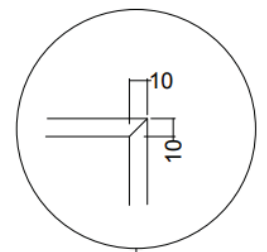

Plumb'In BATHROOMS

CLEARLITE BEVELLED EDGE MIRRORS

Bevel edge mirror with rear mounted brackets for fixing

Bevelled edged mirror with rear mounted brackets for fixing

www.plumbin.co.nz
0800 449993