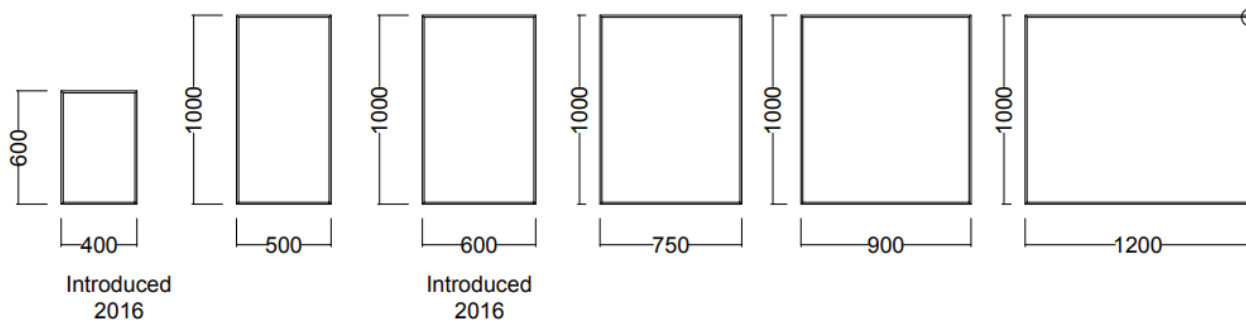

Plumb'In BATHROOMS

CLEARLITE BEVELLED EDGE MIRRORS

Bevel edge mirror with rear mounted brackets for fixing

Bevelled edged mirror with rear mounted brackets for fixing

www.plumbin.co.nz
0800 449993