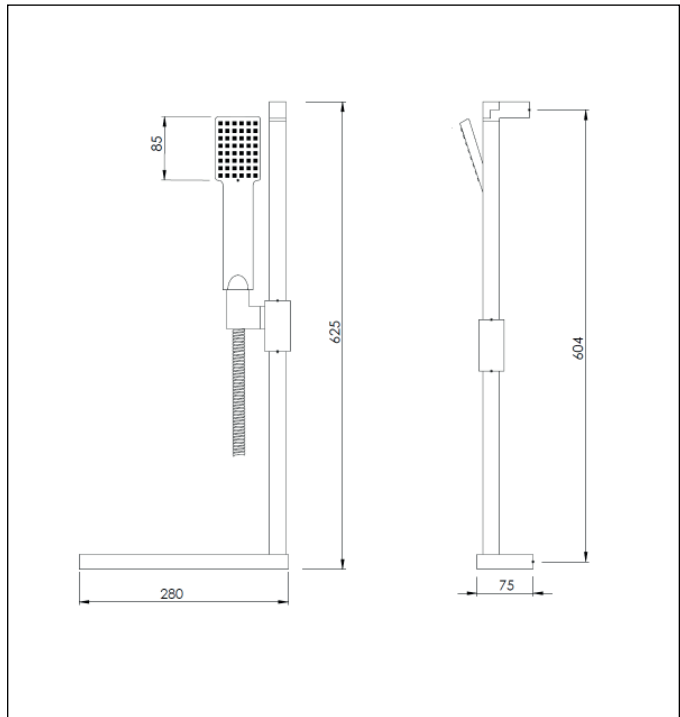

Squadro Single Spray Handshower

Code:	SQ SSHSS
Finish:	Chrome
Rail:	Chrome plated brass
Clamp:	Press to release
Length:	628mm
Cross Section:	22 x 22mm
Spray Hose Construction:	Metal wide bore
Internal Diameter:	9.5mm
Length:	1.5m
End Posts:	
Upper:	22 x 22mm (upper)
Lower:	Incorporates soap dish and tray 280 x 75 x 20mm
Head:	Single spray - rub clean 65 x 85mm
Spray pattern at head:	40 x 60mm
Spray pattern at 1/2 metre:	70 x 150mm
Minimum flow required:	2.5 L/min
Wall elbow:	Luxury
WELS:	Mains pressure 3 Star Flow rates 9 L/min with P.C.W. fitted
	Low/unequal 3 Star Max flow @ 35kPa 8 L/min

Suitable all pressures

Recommended Pressure
Operational Range:
Minimum: 50 kPa
Recommended: 600 kPa
Never to Exceed: 1000 kPa
Maximum Operating
Temperature: 70°C

High Quality- Low Price!

0800 449 993 www.plumbin.co.nz