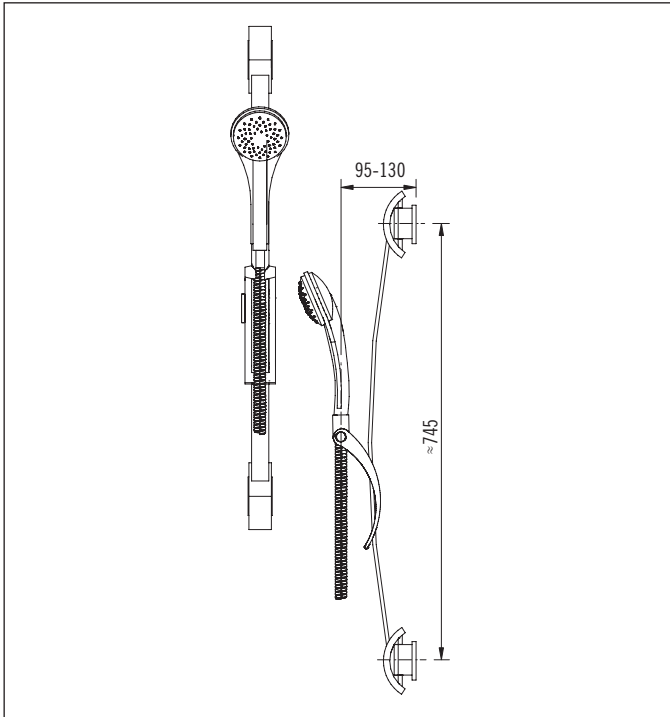

Handshowers

All measurements are nominal.

Flamingo Single Spray Handshower Set

Code: FM SSHSS CP
Code: FM SHS CP Head only
Finish: Chrome

Rail Clamp: Press to release
Rail Length: 845mm
Rail Size: 6mm x 30mm
Centre to Centre: ≈745mm

Spray Hose Construction: Metal widebore
Spray Hose Internal Diameter: 9.5mm
Spray Hose Length: 1.5m

Wall Elbow Installation Hole Diameter:
Minimum: 21mm
Maximum: 46mm

Supplied with luxury wall elbow

Mains pressure only

Recommended Pressure
Operational Range:
Minimum: 50 kPa
Recommended: 600 kPa
Never to Exceed: 1000 kPa
Maximum Operating
Temperature: 70°C
Spray Functions: Standard