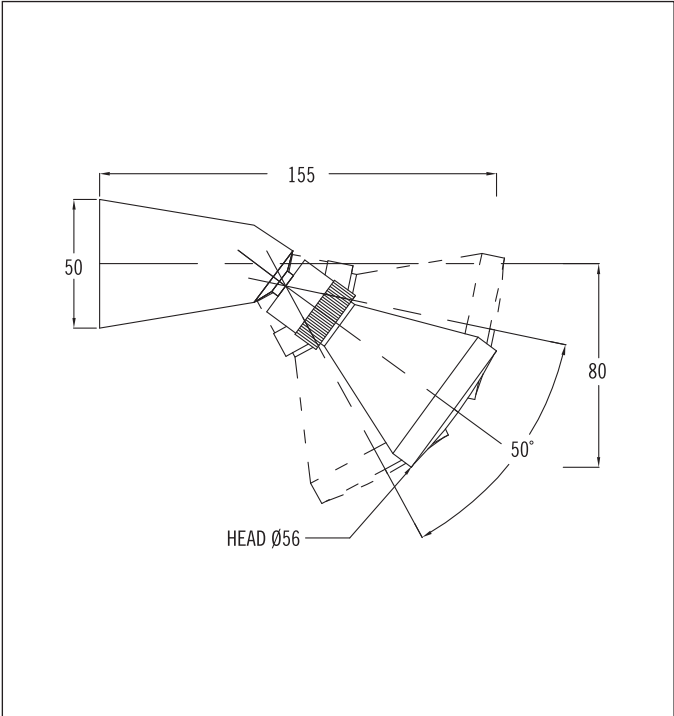

Twenty-One Shower Rose

Code: 21 SR CP
 Code: 21 SRFR CP With optional 10 litre/minute Flow Regulator
 Finish: Chrome

Reach Length: 150mm
 Inlet: 15mm (1/2" BSP) Female
 Installation Hole Diameter: Minimum: 22mm
 Maximum: 34mm

Suitable for equal and unequal pressure systems

Recommended Pressure
 Operational Range:
 Minimum: 20 kPa
 Recommended: 600 kPa
 Never to Exceed: 1000 kPa
 Maximum Operating
 Temperature: 70°C
 Spray Functions: Standard
 spray