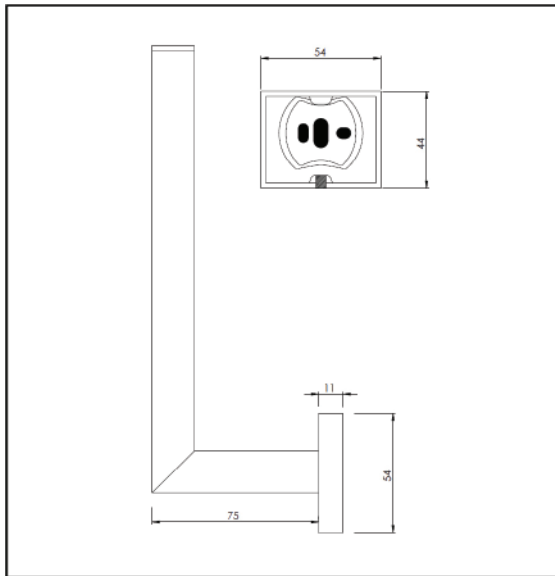

## Porsha - Towel Bar

Code:  
Finish:

A6 TRING  
Chrome

All measurements shown are in millimetres  
Size are approximate  
April 2013

**High Quality- Low Price!**

0800 449 993 [www.plumbin.co.nz](http://www.plumbin.co.nz)