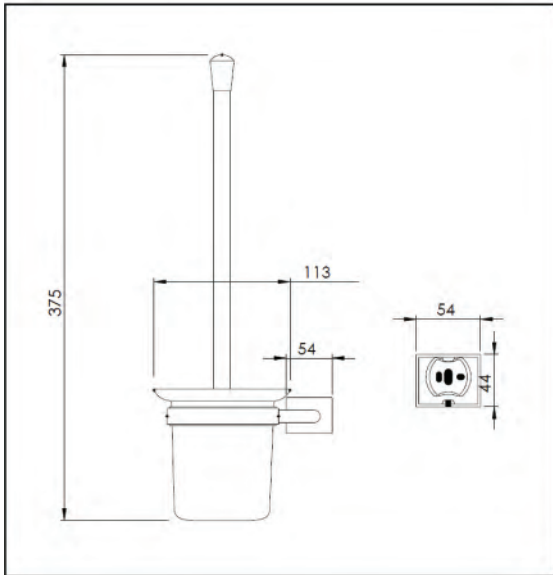

Porsha Toilet Brush Holder

Code: A6 TBH
Finish: Chrome

All measurements shown are in millimetres
Size are approximate
April 2013

High Quality- Low Price!

0800 449 993 www.plumbin.co.nz