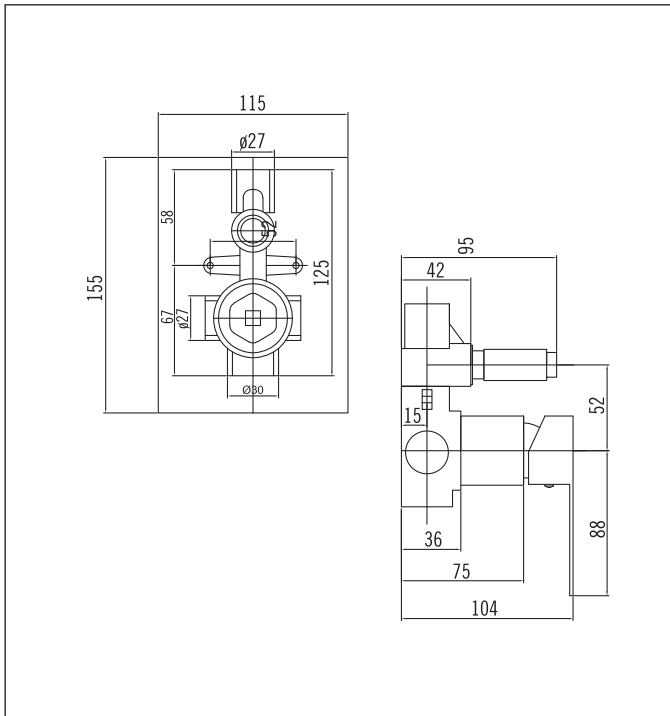

Shower Mixer with Divertor

Code:	OB SHMBD CP	
Finish:	Chrome	
Faceplate:	115mm x 155mm	
Barrel Diameter:	42mm	
Divertor barrel diameter:	19mm	
Centre to centre (mixer to divertor):	52mm	
Backset: (Mounting board to front of lining)		
Minimum:	55mm	
Maximum:	70mm	
Recommended:	60mm	
Installation Hole:	Minimum width:	43mm
	Minimum height:	83mm
3 wingbacks supplied (not shown)		
Cartridge:	Mondo 35K	Flat base
Divertor type:	Auto	
Operation:	Push button	
Default outlet:	Lower 3/4" BSP Female	