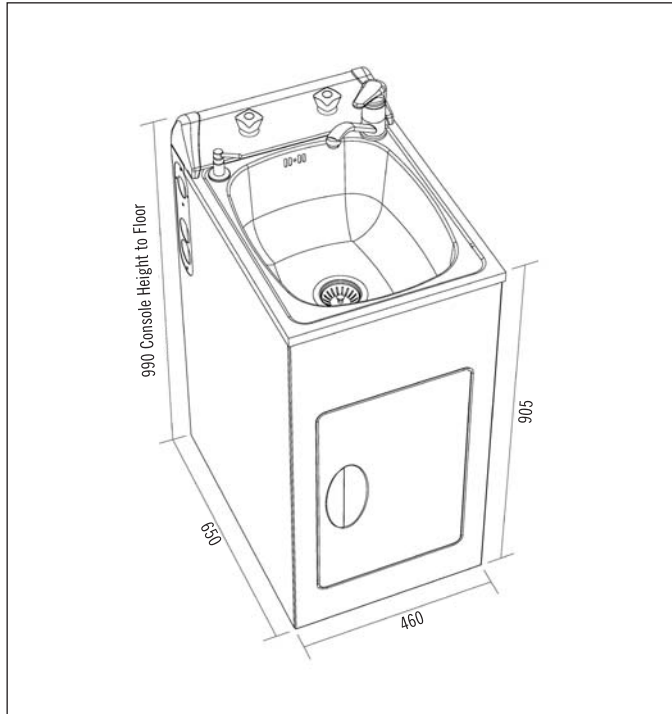

## LaundraSlimPlus

Code: LAUNDRASLIMPLUS

- Extra thick and robust long-life powder-coated galvanised steel cabinet (up to 20% thicker than other cabinets)
- Reinforced door to prevent 'door wobble'
- Pressed, seamless laundry tub with anti-drip lip (25 litres at overflow)
- Single lever mixer with pull-out spray option for easy mixing of water
- Metal tap handles (not plastic)
- Metal waste with lint strainer
- Easily adjustable feet
- Door storage basket
- 2 melteca shelves for storing laundry items
- Child safety lock
- 2 magnetic catches for easy door closure
- Reversible door
- Flowing soap dispenser
- Overflow capacity greater than 35 litres per minute

### Equal or unequal pressure

Recommended Pressure

Operational Range:

Minimum: 60 kPa

Recommended: 600 kPa

Never to Exceed: 1000 kPa

Maximum Operating

Temperature: 70°C