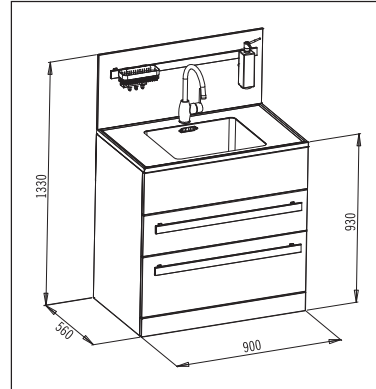

### Codes:

AQ LAUNDRAMAX900 SS Stainless Steel top with Xera Gooseneck Mixer  
 AQ LAUNDRAMAX900 SSO Stainless Steel top with Oblio mixer

- New 900mm wide laundry unit
- Stainless Steel top with welded in tight radius deep bowl
- Complete with Xera Gooseneck mixer - 5 year warranty
- Complete with 2 storage bins in bottom drawer
- Complete with wire storage rack in bottom drawer
- Extra-thick robust long-life powder-coated cabinet - 5 year warranty
- 2 Full extension drawers with quality runners
- Lifetime warranty on the stainless steel bowl
- Tight radius stainless steel bowl with strainer waste - 500 x 400 x 220mm deep
- Designer overflow - capacity 25 litres per min