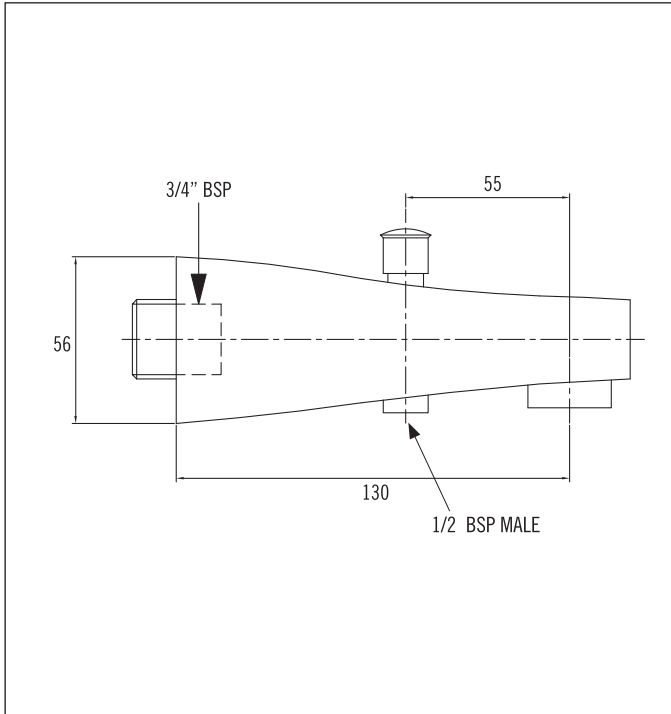

Wall Mounted Bath Spout with Divertor for Handshower

Code: SO BS20BD CP

Finish: Chrome

Aerator included 20mm

Aerator to wall measurement: 130mm

Inlet: 20mm Female

Installation Hole Diameter: Minimum: 27mm
Maximum: 38mm

Outlet: 15mm Male

Total Length: 150mm

Divertor: Manual
p: Output to flexible hose
Down: Output to aerator

Includes 70mm length of threaded 3/4" BSP tube.