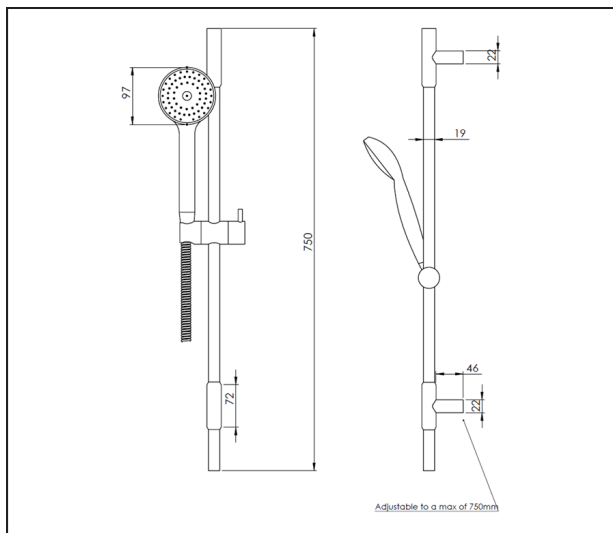

Handshowers

All measurements are nominal

Ajusto Fitsall Single Spray Handshower Set

Code:	AJ SS FITSALL
Finish:	AJ SSH (Head only)
	Chrome
Rail:	
Clamp:	Press to release
Length:	750mm
Rail diameter:	20mm
Spray Hose Construction	Metal wide bore
Length:	1.5m
Spray pattern:	Standard
Wall elbow:	Luxury
Soap dish:	Metalised ABS
WELS: Mains pressure	3 Star
Flow rates	9 l/min with P.C.W. fitted
Low/unequal	3 Star
Max flow @ 35kPa	9 l/min with P.C.W. fitted