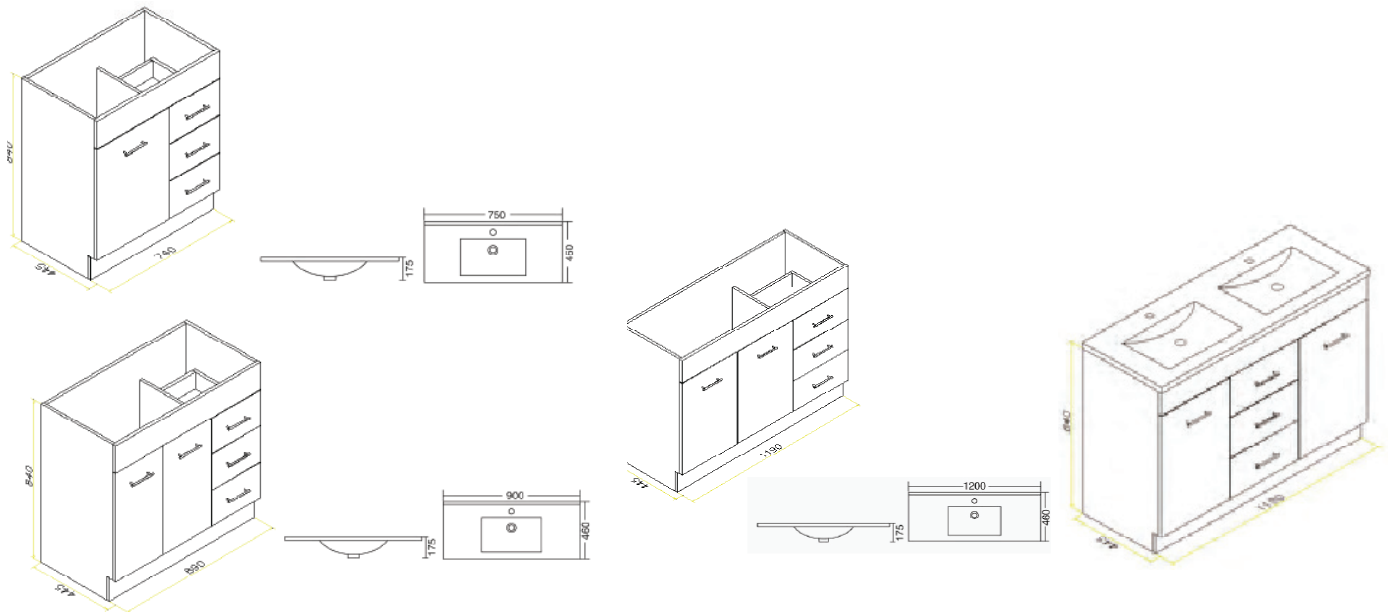

SALEM WOODGRAIN FLOORSTANDING VANITY

SPECIFICATIONS

Recommended Use	Domestic
Size Availability	750mm 900mm 1200mm
Basin Material	Vitreous China
Basin Option	Single Bowl Double Bowl for 1200mm
Vanity Unit Material	Durable MDF
Opening	2 x Soft Close Doors 3 x Soft Close Drawers
Colour Availability	Dark Woodgrain
Fixing	Floorstanding
Tap hole availability	Single Centre Tap Double Centre Tap (1200mm)

All measurements shown are in millimetres
 Size are approximate