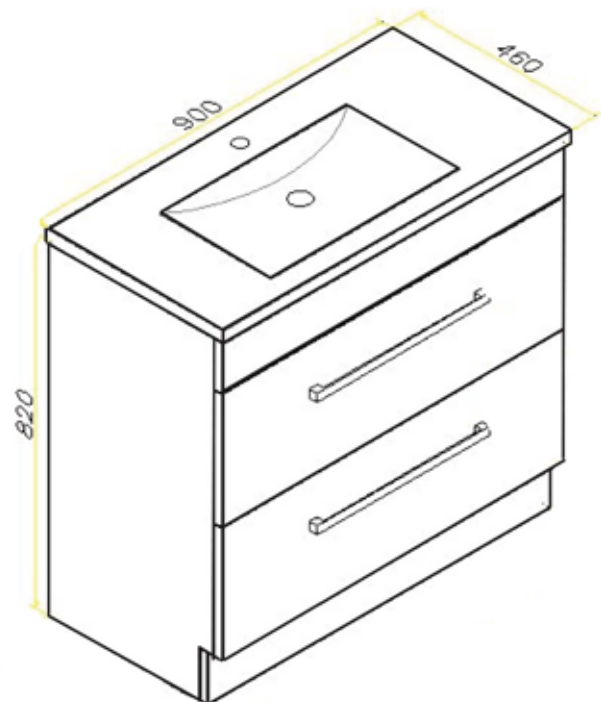

Montrose Washed Oak 900 Floorstanding Vanity

Transform the look of your bathroom instantly! This contemporary vanity features a beautiful polymarble square basin paired with an equally impressive large capacity storage cabinet, the vanity offers both design and value. Made using durable MDF boards encapsulated in a moisture and humidity resistant timber look veneer with thermally sealed edging. As a finishing touch to an already stunning design, chrome finished handle-pulls for each drawer. Featuring soft-closing drawer guides, you'll never hear a drawer slam shut again.

Finish: Washed Oak
Two large functional drawers with softclosing glides

All measurements shown are in millimetres
Size are approximate