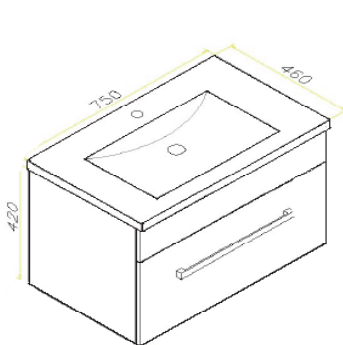

MONTROSE WALL-HUNG VANITY

SPECIFICATIONS

Recommended Use	Domestic
Size Availability	750mm 900mm 1200mm
Basin Material	Polymarble
Basin Option	Single Bowl
Vanity Unit Material	White Lacquer Painted TimberDurable MDF
Opening	1 x Soft Close Drawer
Colour Availability	White Dark Oak
Fixing	Wall-Hung
Tap hole availability	Single Centre Tap

All measurements shown are in millimetres
 Size are approximate