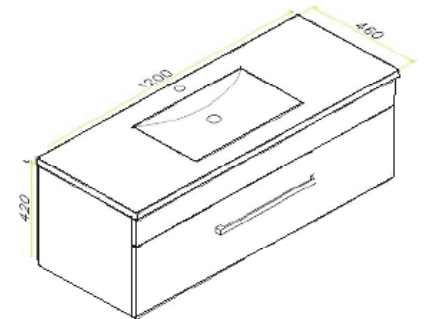

MONTROSE WALL-HUNG VANITY

SPECIFICATIONS

Recommended Use	Domestic
Size Availability	750mm 900mm 1200mm
Basin Material	Polymarble
Basin Option	Single Bowl
Vanity Unit Material	White Lacquer Painted TimberDurable MDF
Opening	1 x Soft Close Drawer
Colour Availability	White Dark Oak
Fixing	Wall-Hung
Tap hole availability	Single Centre Tap

All measurements shown are in millimetres
 Size are approximate