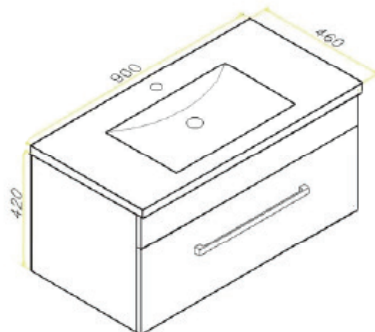

MONTROSE WALL-HUNG VANITY

SPECIFICATIONS

Recommended Use	Domestic
Size Availability	750mm 900mm 1200mm
Basin Material	Polymarble
Basin Option	Single Bowl
Vanity Unit Material	White Lacquer Painted TimberDurable MDF
Opening	1 x Soft Close Drawer
Colour Availability	White Dark Oak
Fixing	Wall-Hung
Tap hole availability	Single Centre Tap

All measurements shown are in millimetres
 Size are approximate