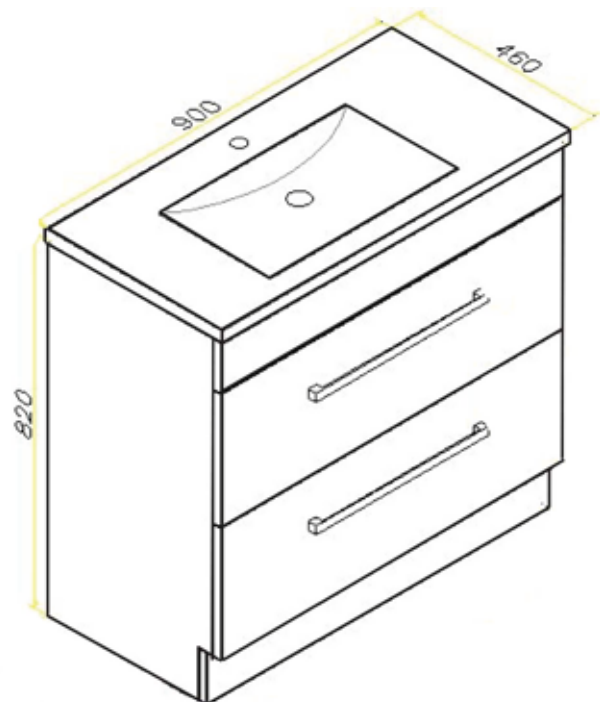

Montrose Basalt 900 Floorstanding Vanity

Transform the look of your bathroom instantly! This contemporary vanity features a beautiful polymarble square basin paired with an equally impressive large capacity storage cabinet, the vanity offers both design and value. Made using durable MDF boards encapsulated in a moisture and humidity resistant timber look veneer with thermally sealed edging. As a finishing touch to an already stunning design, chrome finished handle-pulls for each drawer. Featuring soft-closing drawer guides, you'll never hear a drawer slam shut again.

Finish: Basalt
Two large functional drawers with softclosing glides

All measurements shown are in millimetres
Size are approximate