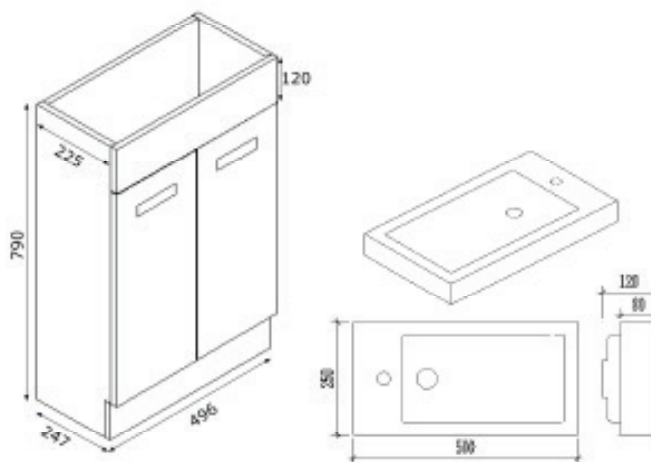

LEON 500 FLOORSTANDING VANITY

**SPECIFICATIONS**

<b>Recommended Use</b>	Domestic
<b>Size Availability</b>	500MM
<b>Basin Material</b>	Polymarble
<b>Basin Option</b>	Single Bowl
<b>Vanity Unit Material</b>	White Lacquer Painted Wood Grain
<b>Opening</b>	2 x Soft Close Doors
<b>Colour Availability</b>	White Wood Grain
<b>Fixing</b>	Floorstanding
<b>Tap hole availability</b>	Single Side Tap

All measurements shown are in millimetres  
 Size are approximate