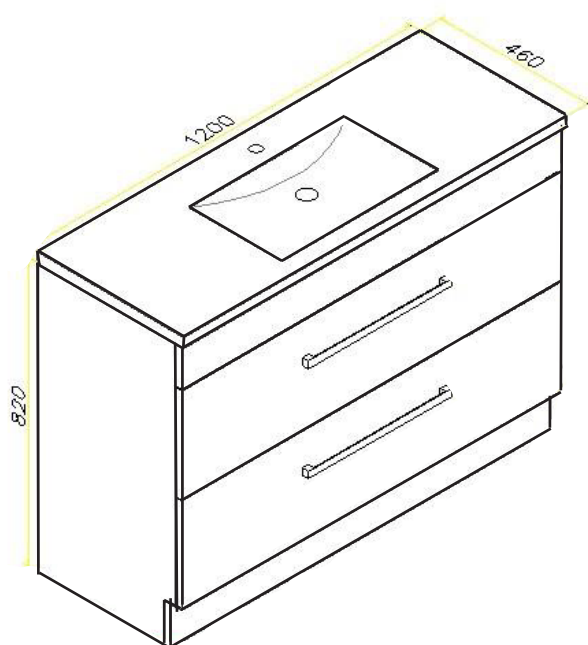

Alpha Montrose 1200mm Floor Standing Vanity

The NEW Montrose creates a practical yet stylish vanity unit to suit any bathroom. All units come with soft closing, fully extendable drawers, polymer marble top chrome handles and are constructed using highly durable water-resistant finish, making it perfect for humid bathroom conditions.

All measurements shown are in millimetres
Size are approximate
July 2013

High Quality- Low Price!

0800 449 993 www.plumbin.co.nz