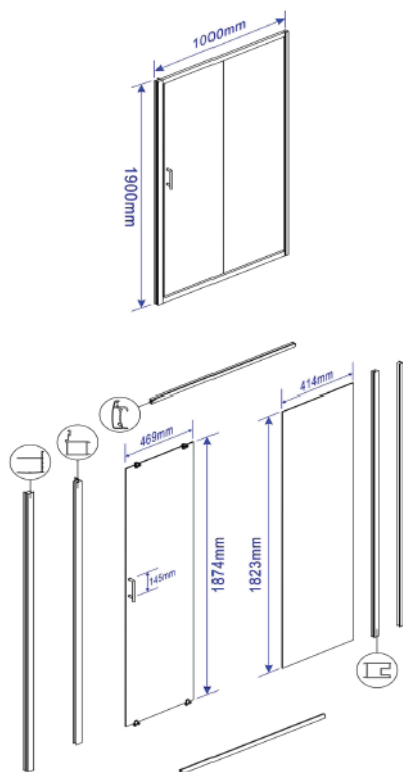

**PEARL SHOWER SLIDING DOOR ONLY**

**SPECIFICATIONS**

<b>Recommended Use</b>	Domestic Indoor Use
<b>Dimensions</b>	1000 x 1900
<b>Tray and Liner</b>	Not Applicable
<b>Includes</b>	Door Only
<b>Glass Thickness</b>	Certified Safety Glass

All measurements shown are in millimetres  
Size are approximate

**CLEANING RECOMMENDATIONS**

We recommend that use of soapy water or approved cleaners.  
This product should not be cleaned with abrasive materials.  
Damage caused by any improper treatment is not covered by the product warranty.  
Refer to Warranty Conditions