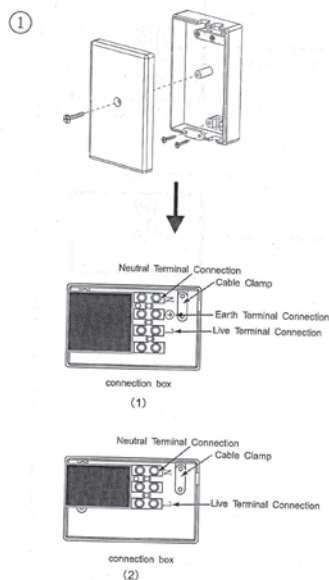

LED Mirrors

Camden LED Mirror

1. long life low power LED light
2. On/Off switch
3. Wall hanging design for easy using

Available in the following Dimensions

600 x 500
750 x 600
900 x 600
1200 x 600

Wiring:

Brown - Live
Blue - Neutral

Lamp 12V DC LED Light Strip
CE & IP44 Approved

FOR INDOOR USE ONLY

All measurements shown are in millimetres
Size are approximate