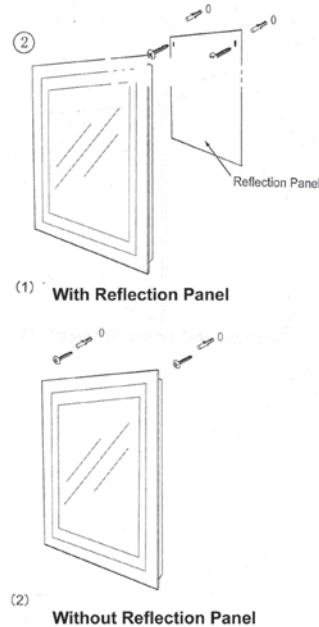

LED Mirrors

Camden LED Mirror

1. long life low power LED light
2. On/Off switch
3. Wall hanging design for easy using

Available in the following Dimensions

600 x 500
750 x 600
900 x 600
1200 x 600

Wiring:

Brown - Live
Blue - Neutral

Lamp 12V DC LED Light Strip
CE & IP44 Approved

FOR INDOOR USE ONLY

All measurements shown are in millimetres
Size are approximate