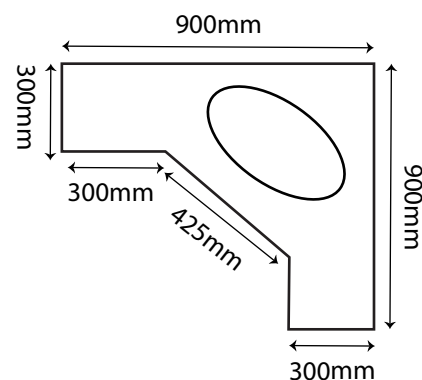

Sierra Corner 900 x 900 Vanity

With this new Sierra corner vanity you cannot go wrong. The slim line finish and square handles make it is the perfect match for any bathroom. And with a durable and long lasting polymarble top, you have style and durability.

Polymarble top 30mm thick

All measurements shown are in millimetres
Size are approximate