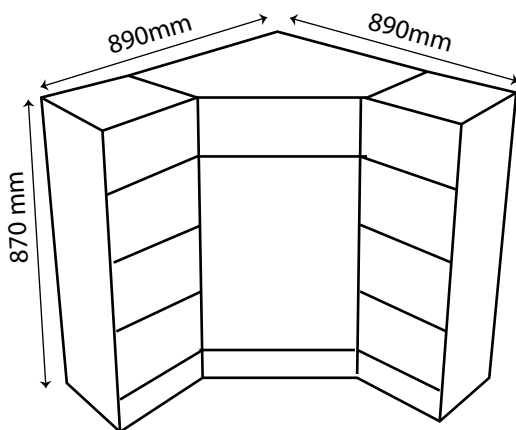

Sierra Corner 900 x 900 Vanity

With this new Sierra corner vanity you cannot go wrong. The slim line finish and square handles make it is the perfect match for any bathroom. And with a durable and long lasting polymarble top, you have style and durability.

Polymarble top 30mm thick

All measurements shown are in millimetres
Size are approximate