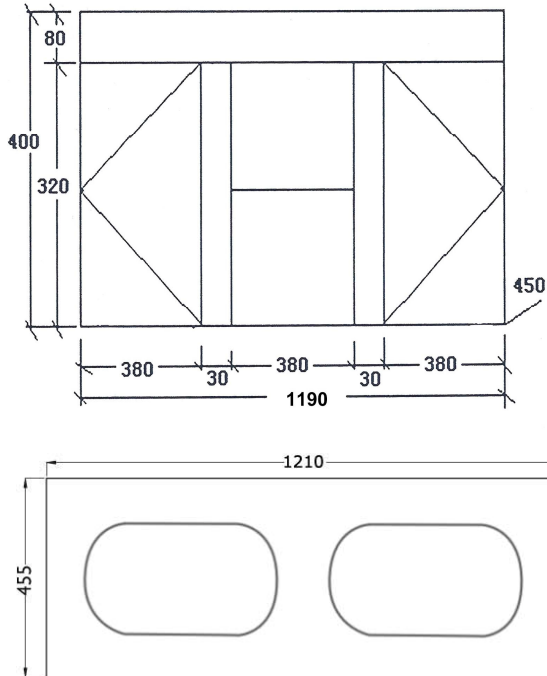

## Camden Bathroom 1210 D\_B Vanity

A stylish wall hung vanity with the latest trend look - no handles.

- Vitreous china vanity top
- White - Lacquer vanity
- Soft closing doors
- Fully extendable drawers
- Internal make - up drawer
- 1210mm x 460mm