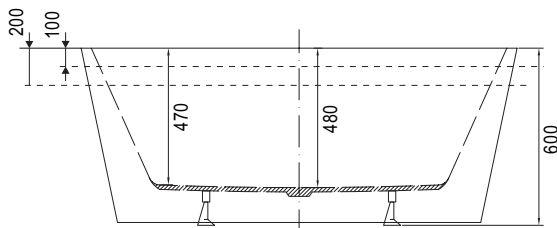

Quadratto

Freestanding Bath 1500 / 1600 / 1700

aquatica

TOP VIEW

FRONT VIEW

SIDE VIEW

Code: QD BATH 1500 / QD BATH 1600 / QD BATH 1700

SPECIFICATIONS

- 1500mm L x 800mm W x 600mm D / 1600mm L x 800mm W x 600mm D / 1700mm L x 800mm W x 600mm D
- 182 / 199 / 204 litres capacity (200 mm below bath rim).
- 42.0 / 44.0 / 46.0 kg net weight.
- Manufactured from premium sanitary grade acrylic.
- Made to AS/NZ Standard : 2023/1995.
- High gloss white.
- Centre waste position.
- Suitable for dual bathing.
- Thin 30mm lip.
- Plug and waste not included.