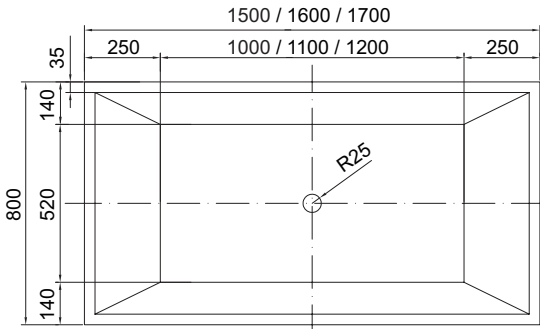

Quadratto

Freestanding Bath 1500 / 1600 / 1700

aquatica

TOP VIEW

FRONT VIEW

SIDE VIEW

Code: QD BATH 1500 / QD BATH 1600 / QD BATH 1700

SPECIFICATIONS

- 1500mm L x 800mm W x 600mm D / 1600mm L x 800mm W x 600mm D / 1700mm L x 800mm W x 600mm D
- 182 / 199 / 204 litres capacity (200 mm below bath rim).
- 42.0 / 44.0 / 46.0 kg net weight.
- Manufactured from premium sanitary grade acrylic.
- Made to AS/NZ Standard : 2023/1995.
- High gloss white.
- Centre waste position.
- Suitable for dual bathing.
- Thin 30mm lip.
- Plug and waste not included.