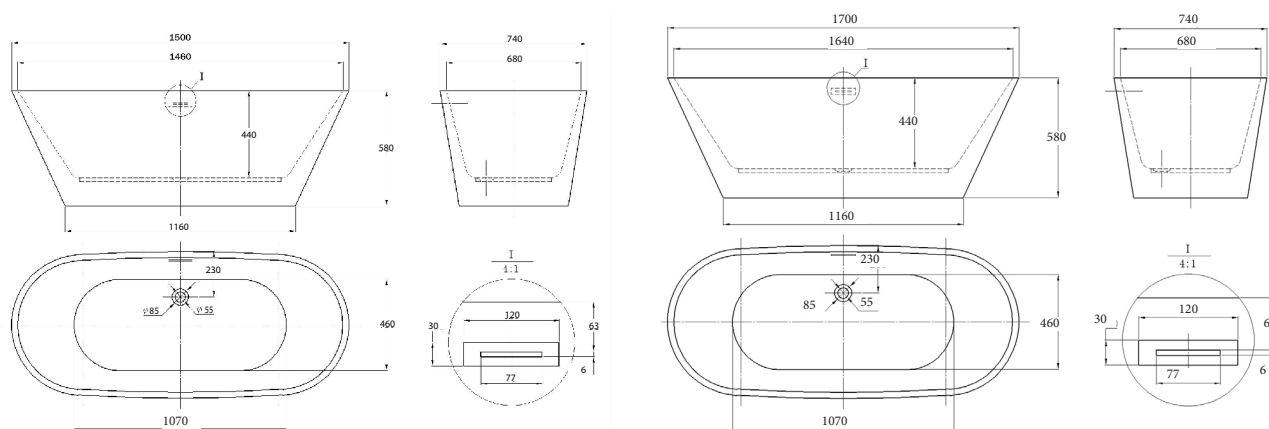

CORAL FREESTANDING BATH

SPECIFICATIONS	
Recommended Use	Domestic
Material	High Quality Sanitary Acrylic
Colour Availability	White (1500mm & 1700mm) Black (1700mm only)
Overflow	Yes
Taphole availability	No Taphole Tapware should be wall or floor mounted
Capacity	Approx 206L
Net Weight	42kg 51kg
Installation	Freestanding / adjustable legs
Plug and Waste	40mm diameter

All measurements shown are in millimetres
Size are approximate

CLEANING RECOMMENDATIONS

We recommend that use of soapy water or approved cleaners.
This product should not be cleaned with abrasive materials.
Damage caused by any improper treatment is not covered by the product warranty.
Refer to Warranty Conditions