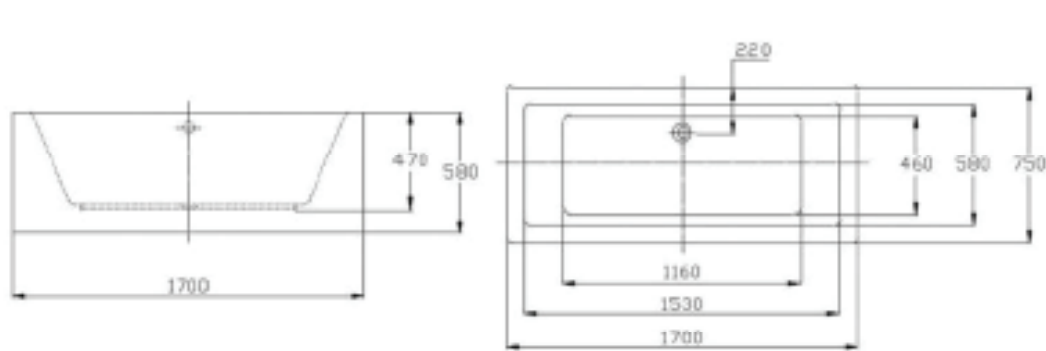

CAMDEN FREESTANDING BATH

SPECIFICATIONS

Recommended Use	Domestic
Material	High Quality Sanitary Acrylic
Dimensions	1700mm x 580mm x 750mm
Colour Availability	White
Overflow	Yes
Taphole availability	No Taphole Tapware should be wall or floor mounted
Capacity	Approx 250L
Net Weight	50kg
Installation	Freestanding / adjustable legs
Plug and Waste	40mm diameter