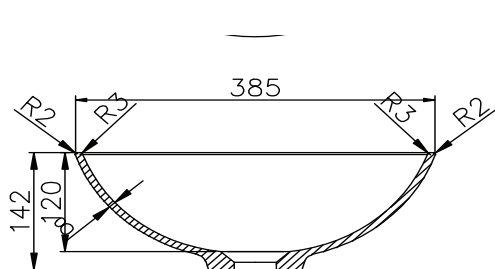

CAMDEN ROUND BASIN

**SPECIFICATIONS**

<b>Recommended Use</b>	Domestic
<b>Size</b>	385mm diameter
<b>Fixing Requirements</b>	Refer to diagram
<b>Integral Overflow</b>	No
<b>Tap Hole Availability</b>	No
<b>Plug &amp; Waste</b>	32mm diameter
<b>Water Capacity</b>	-
<b>Colour Availability</b>	White
<b>Weight</b>	3kg
<b>Material</b>	Polymarble

All measurements shown are in millimetres  
Size are approximate

**CLEANING RECOMMENDATIONS**

We recommend that use of soapy water or approved cleaners.  
This product should not be cleaned with abrasive materials.  
Damage caused by any improper treatment is not covered by the product warranty.  
Refer to Warranty Conditions