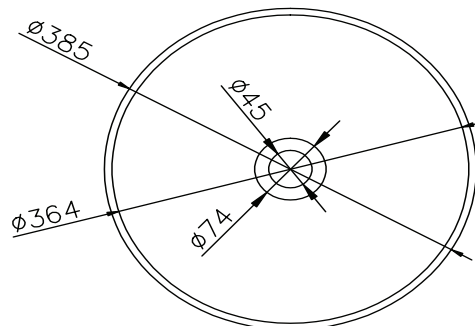

CAMDEN ROUND BASIN

**SPECIFICATIONS**

<b>Recommended Use</b>	Domestic
<b>Size</b>	385mm diameter
<b>Fixing Requirements</b>	Refer to diagram
<b>Integral Overflow</b>	No
<b>Tap Hole Availability</b>	No
<b>Plug &amp; Waste</b>	32mm diameter
<b>Water Capacity</b>	-
<b>Colour Availability</b>	White
<b>Weight</b>	3kg
<b>Material</b>	Polymarble