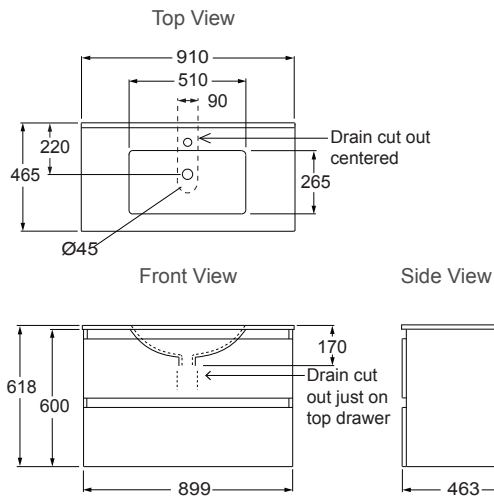

Valencia™ 900mm Wall Hung Vanity

The most popular size and possibly the most versatile offering generous bench space and good storage.

With Ceramic Vanity Top

With Durastone Vanity Top

Features

- Floor-standing or wall-hung.
- 3 colour options.
- Optional coloured insert strips for white cabinet.
- Single integrated bowl with overflow.
- One pre-drilled tap hole.
- Two spacious soft-close drawers for storage.
- Moisture resistant exterior.
- Fully enclosed rear for easy installation.

Included Components

- Vanity cabinet.
- Vanity top.
- Chrome overflow cover.

Technical Details

Valencia 900 Ceramic Top Wall Hung Vanity

Valencia 900 Durastone Top Wall Hung Vanity

Product Codes				
900 mm Vanity	With Ceramic Top	With Durastone Top	Optional Inserts (For white vanity only)	
White	30030A-0	99230A-0	Double Silver	99767A-0
Salty Elm	30030A-LW	99230A-LW	Salty Elm	99775A-0
Scorched Oak	30030A-DW	99230A-DW	Scorched Oak	99771A-0