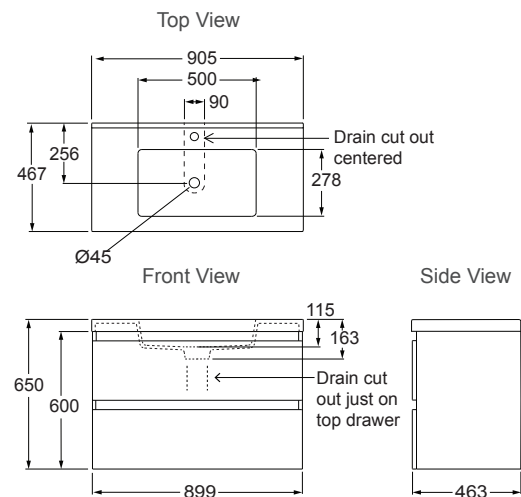

Valencia™ 900mm Wall Hung Vanity

The most popular size and possibly the most versatile offering generous bench space and good storage.

With Ceramic Vanity Top

With Durastone Vanity Top

Features

- Floor-standing or wall-hung.
- 3 colour options.
- Optional coloured insert strips for white cabinet.
- Single integrated bowl with overflow.
- One pre-drilled tap hole.
- Two spacious soft-close drawers for storage.
- Moisture resistant exterior.
- Fully enclosed rear for easy installation.

Included Components

- Vanity cabinet.
- Vanity top.
- Chrome overflow cover.

Technical Details

Valencia 900 Ceramic Top Wall Hung Vanity

Valencia 900 Durastone Top Wall Hung Vanity

Product Codes				
900 mm Vanity	With Ceramic Top	With Durastone Top	Optional Inserts (For white vanity only)	
White	30030A-0	99230A-0	Double Silver	99767A-0
Salty Elm	30030A-LW	99230A-LW	Salty Elm	99775A-0
Scorched Oak	30030A-DW	99230A-DW	Scorched Oak	99771A-0