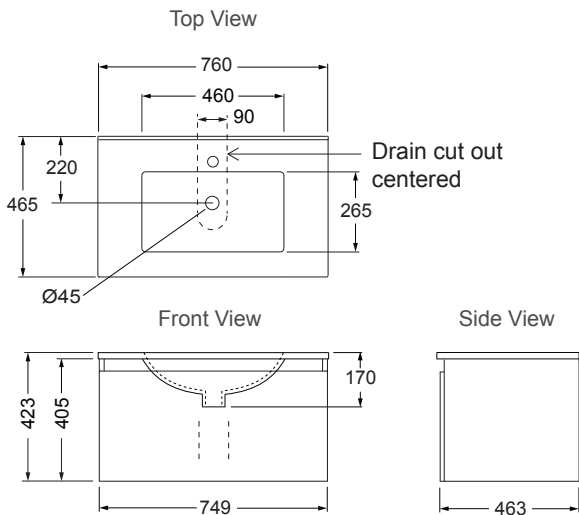

Technical Details

Valencia 750 Ceramic Top Single Drawer Vanity