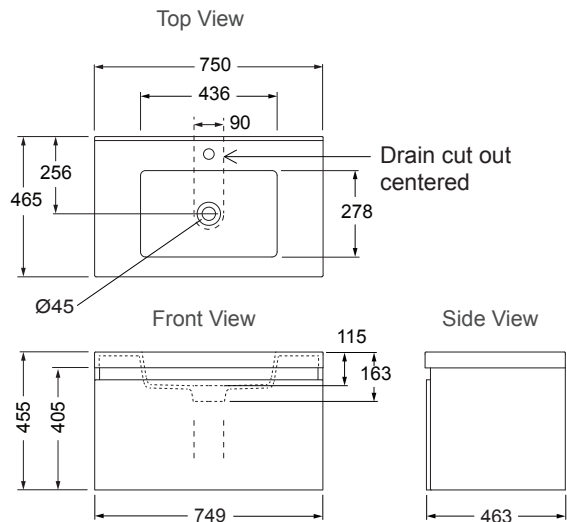

Valencia 750 Durastone Top Single Drawer Vanity

Product Codes

750 mm Vanity	With Ceramic Top	With Durastone Top	Optional Inserts (For white vanity only)	
White	30026A-0	77298A-0	Double Silver	99766A-1D-SH
Salty Elm	30026A-LW	77298A-LW	Salty Elm	99774A-1D-LW
Scorched Oak	30026A-DW	77298A-DW	Scorched Oak	99770A-1D-DW

Trusted in New Zealand Since 1982

www.plumbin.co.nz
0800 449993