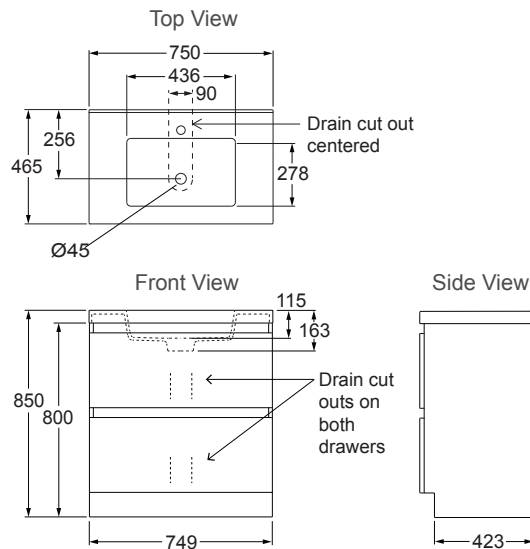

Valencia™ 750mm Floor Standing Vanity

Ideal for smaller bathrooms, but still providing ample storage space.

With Ceramic Vanity Top

With Durastone Vanity Top

Features

- Floor-standing.
- 3 colour options.
- Optional coloured insert strips for white cabinet.
- Single integrated bowl with overflow.
- One pre-drilled tap hole.
- Two spacious soft-close drawers for storage.
- Moisture resistant exterior.
- Fully enclosed rear for easy installation.

Included Components

- Vanity cabinet.
- Vanity top.
- Chrome overflow cover.

Technical Details

Valencia 750 Ceramic Top Floor Standing Vanity

Valencia 750 Durastone Top Floor Standing

Product Codes

750 mm Vanity	With Ceramic Top	With Durastone Top	Optional Inserts (For white vanity only)	
White	30029A-0	99229A-0	Double Silver	99766A-0
Salty Elm	30029A-LW	99229A-LW	Salty Elm	99774A-0
Scorched Oak	30029A-DW	99229A-DW	Scorched Oak	99770A-0