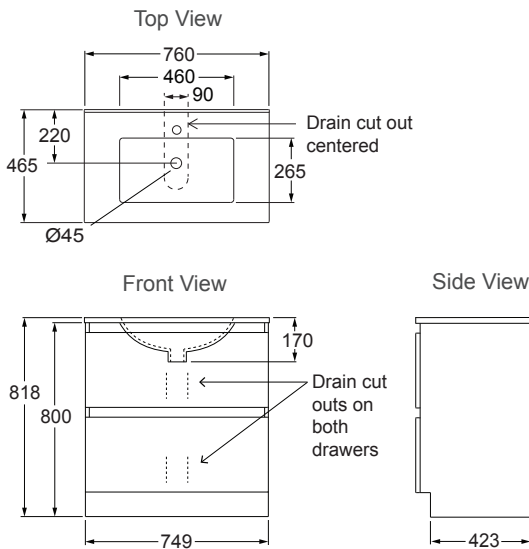

Valencia™ 750mm Floor Standing Vanity

Ideal for smaller bathrooms, but still providing ample storage space.

With Ceramic Vanity Top

With Durastone Vanity Top

Features

- Floor-standing.
- 3 colour options.
- Optional coloured insert strips for white cabinet.
- Single integrated bowl with overflow.
- One pre-drilled tap hole.
- Two spacious soft-close drawers for storage.
- Moisture resistant exterior.
- Fully enclosed rear for easy installation.

Included Components

- Vanity cabinet.
- Vanity top.
- Chrome overflow cover.

Technical Details

Valencia 750 Ceramic Top Floor Standing Vanity

Valencia 750 Durastone Top Floor Standing

Product Codes

750 mm Vanity	With Ceramic Top	With Durastone Top	Optional Inserts (For white vanity only)	
White	30029A-0	99229A-0	Double Silver	99766A-0
Salty Elm	30029A-LW	99229A-LW	Salty Elm	99774A-0
Scorched Oak	30029A-DW	99229A-DW	Scorched Oak	99770A-0