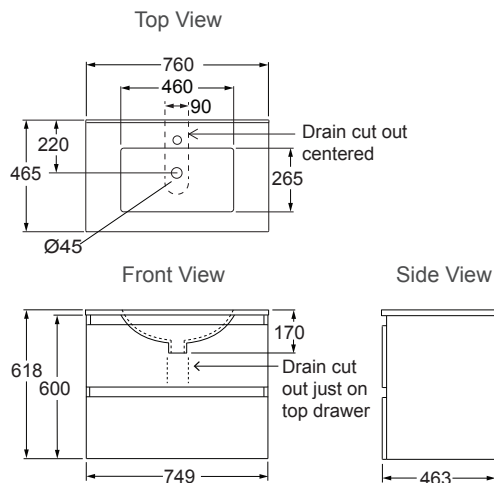

Valencia™ 750mm Wall Hung Vanity

Ideal for smaller bathrooms, but still providing ample storage space.

With Ceramic Vanity Top

With Durastone Vanity Top

Features

- Wall Hung.
- 3 colour options.
- Optional coloured insert strips for white cabinet.
- Single integrated bowl with overflow.
- One pre-drilled tap hole.
- Two spacious soft-close drawers for storage.
- Moisture resistant exterior.
- Fully enclosed rear for easy installation.

Included Components

- Vanity cabinet.
- Vanity top.
- Chrome overflow cover.

Technical Details

Valencia 750 Ceramic Top Wall Hung Vanity

Valencia 750 Durastone Top Wall Hung Vanity

Product Codes				
750 mm Vanity	With Ceramic Top	With Durastone Top	Optional Inserts (For white vanity only)	
White	30028A-0	99228A-0	Double Silver	99766A-0
Salty Elm	30028A-LW	99228A-LW	Salty Elm	99774A-0
Scorched Oak	30028A-DW	99228A-DW	Scorched Oak	99770A-0