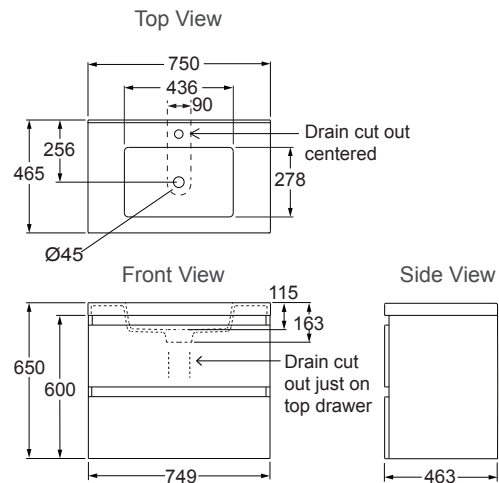

Valencia™ 750mm Wall Hung Vanity

Ideal for smaller bathrooms, but still providing ample storage space.

With Ceramic Vanity Top

With Durastone Vanity Top

Features

- Wall Hung.
- 3 colour options.
- Optional coloured insert strips for white cabinet.
- Single integrated bowl with overflow.
- One pre-drilled tap hole.
- Two spacious soft-close drawers for storage.
- Moisture resistant exterior.
- Fully enclosed rear for easy installation.

Included Components

- Vanity cabinet.
- Vanity top.
- Chrome overflow cover.

Technical Details

Valencia 750 Ceramic Top Wall Hung Vanity

Valencia 750 Durastone Top Wall Hung Vanity

Product Codes				
750 mm Vanity	With Ceramic Top	With Durastone Top	Optional Inserts (For white vanity only)	
White	30028A-0	99228A-0	Double Silver	99766A-0
Salty Elm	30028A-LW	99228A-LW	Salty Elm	99774A-0
Scorched Oak	30028A-DW	99228A-DW	Scorched Oak	99770A-0